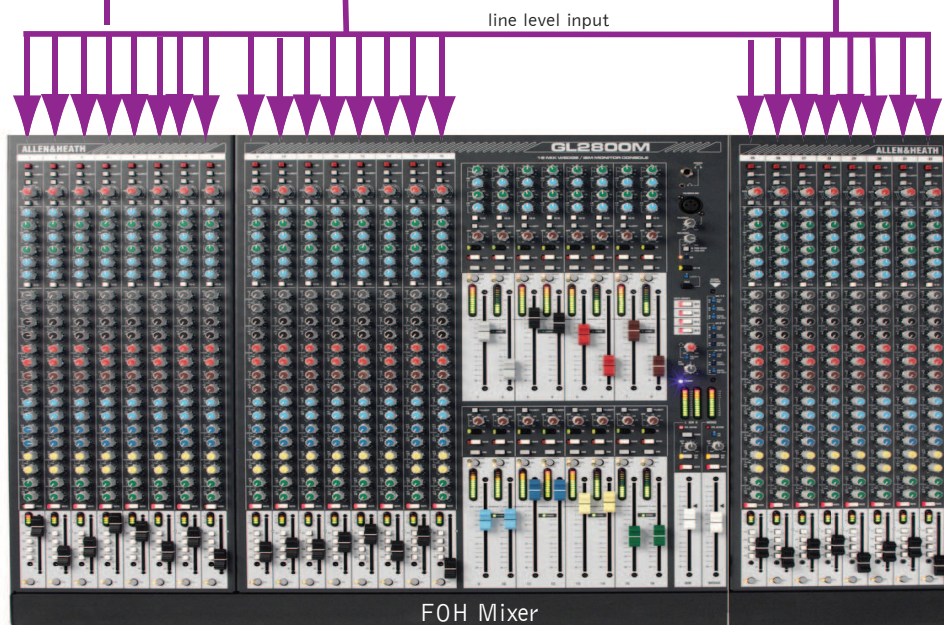

24 channel output from stage

FireStudio 2626 (Firewire cable)

Laptop

- What you'll need:
- (2) 75ohm BNC cables
 - (2) ADAT lightpipe cables
 - (1) 24 channel stage box with XLR (M) fan out
 - (1) 24 channel TRS-TRS snake